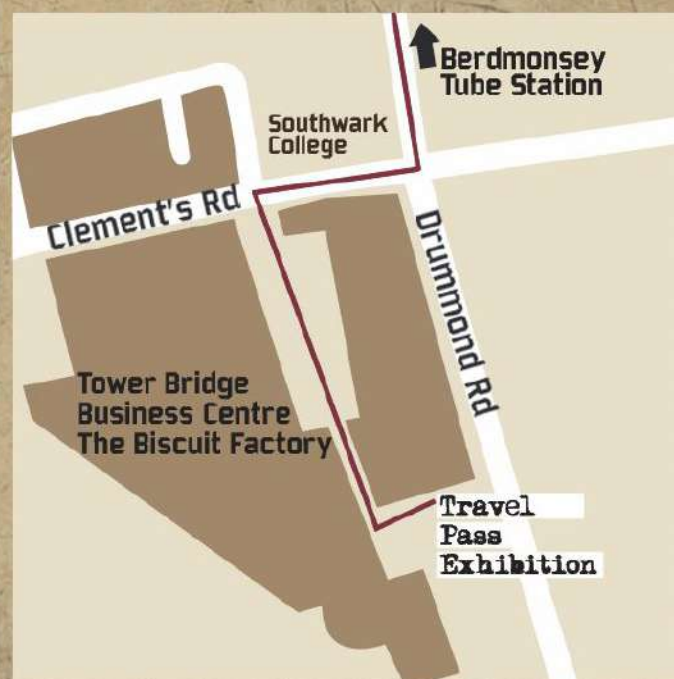

presents

Un Carnet di Viaggio A Travel Pass to Italy

with **STUDIO
Ambre
ITALIA**

VIBE GALLERY
N001 THE BISCUIT FACTORY
TOWER BRIDGE BUSINESS CENTRE
100 CLEMENTS ROAD
LONDON - SE16 4DG

10TH - 22ND OCTOBER 2013

YIKI

**SCULPTURE
PAINTING
JEWELLRY**

VIBE GALLERY

NOO1THE BISCUIT FACTORY

TOWER BRIDGE BUSINESS CENTRE

100 CLEMENTS ROAD

LONDON - SE16 4DG

CONTACT: